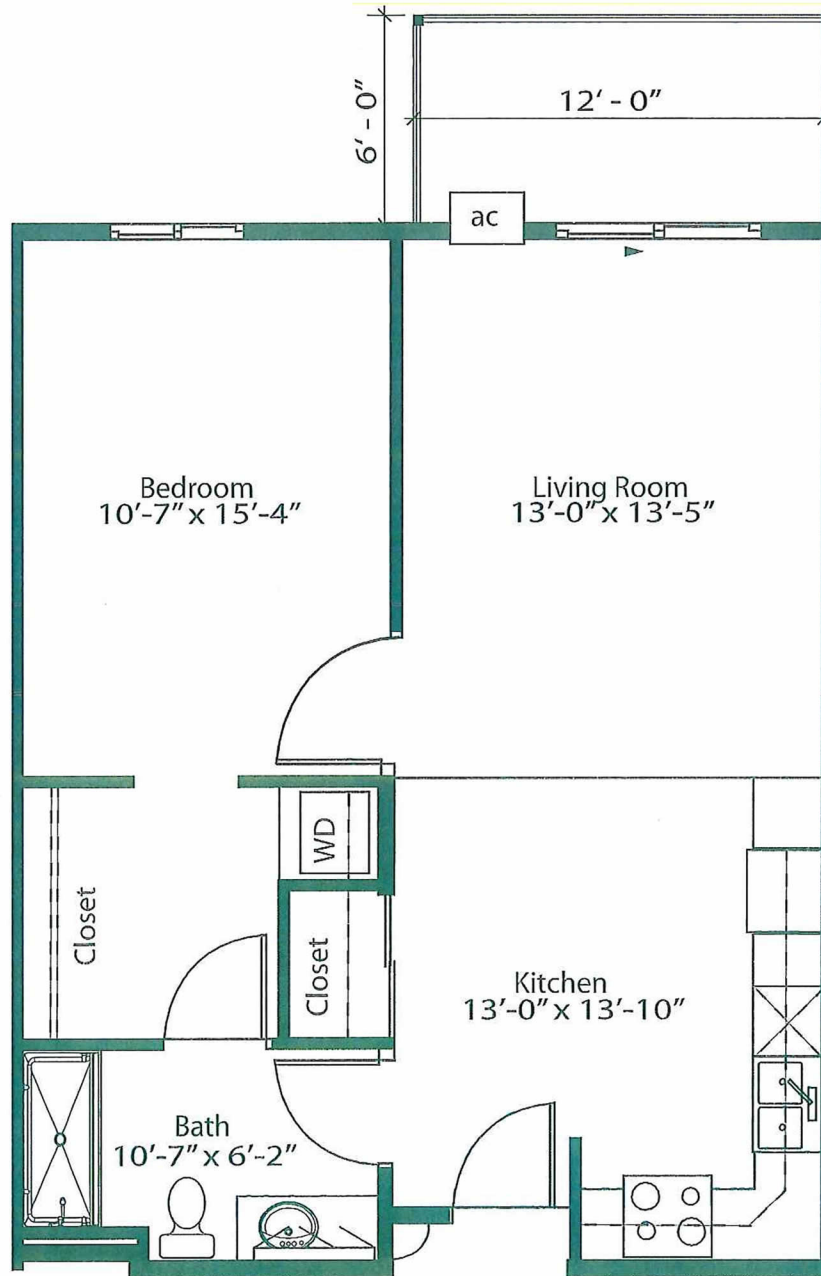

# Aspen I

## 1 Bedroom

Approximately 727 Square Feet

Starting at \$1100

One Oak Place

1709 25th Ave. S.

Fargo, ND 58103

Phone: 701-234-10AK (1625)

Email: [rentalinfo@oneoakplace.com](mailto:rentalinfo@oneoakplace.com)