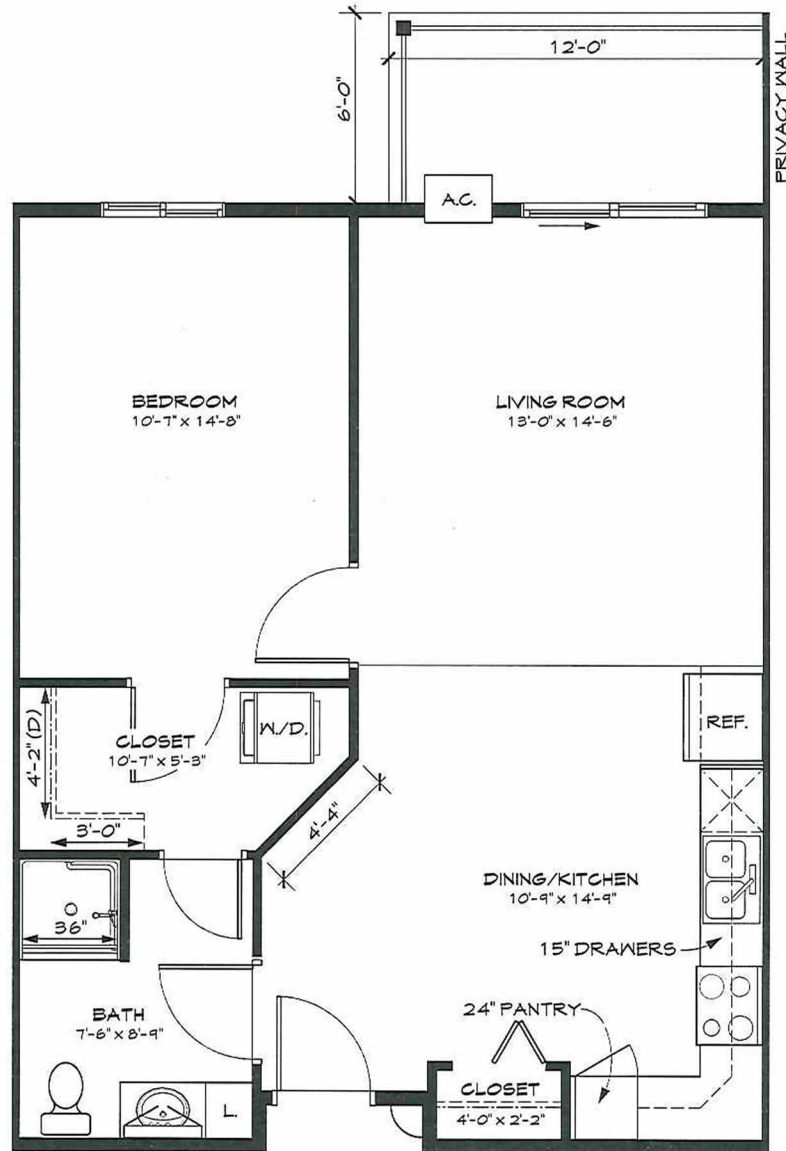

Aspen I, Phase II

1 Bedroom

Approximately 727 Square Feet

Starting at \$1125

One Oak Place

1709 25th Ave. S.

Fargo, ND 58103

Phone: 701-234-10AK (1625)