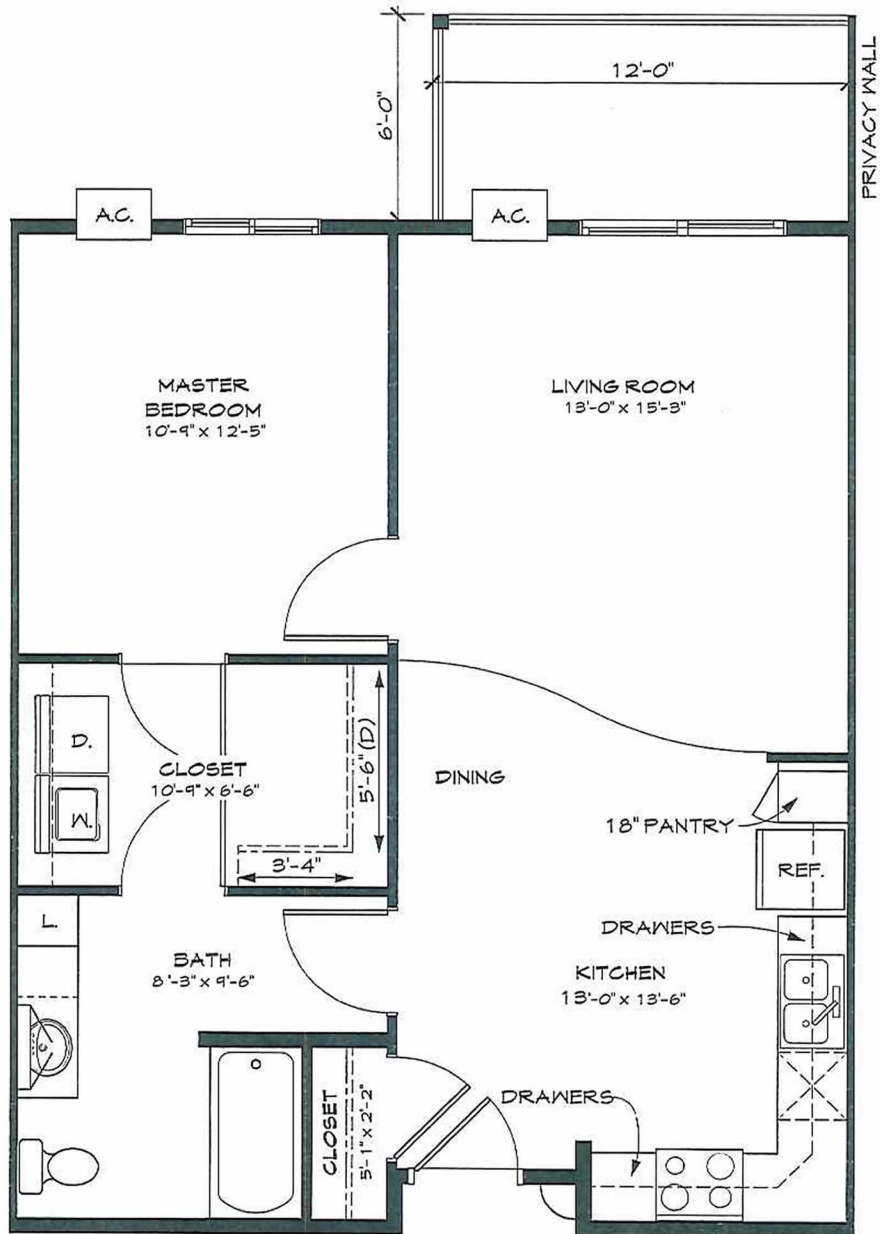

# Aspen I, Phase III

1 Bedroom

Approximately 724 Square Feet

Starting at \$1150

One Oak Place

1709 25th Ave. S.

Fargo, ND 58103

Phone: 701-234-10AK (1625)