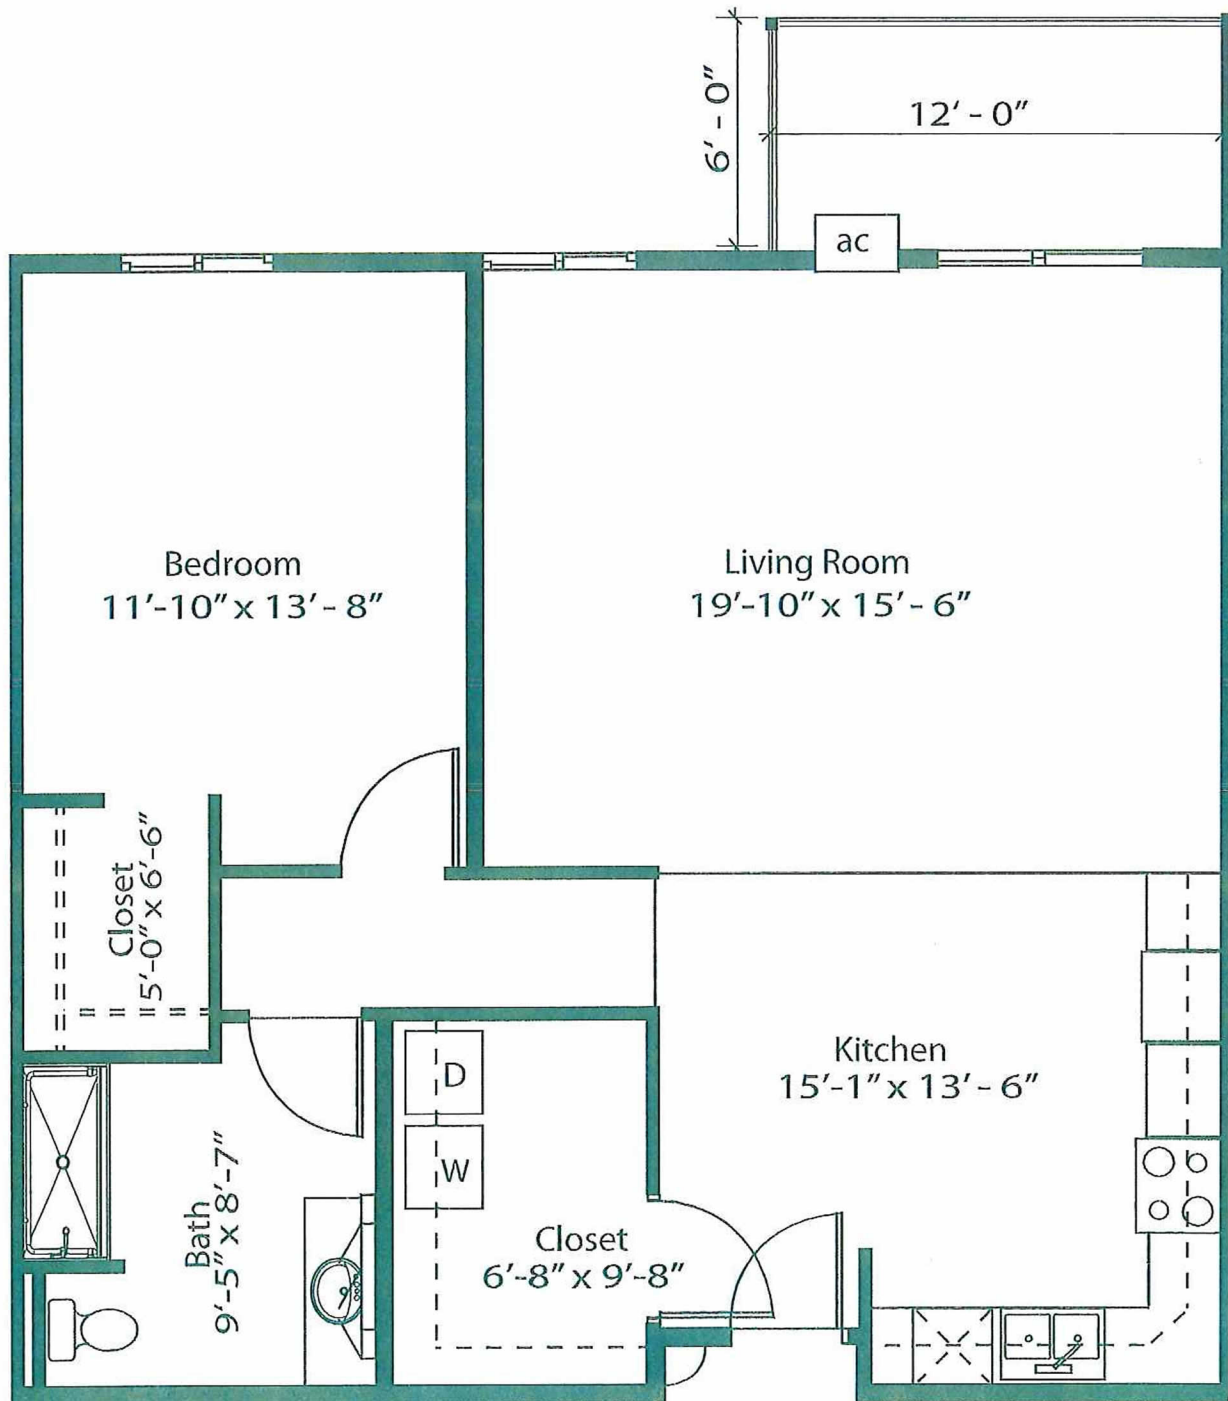

# Birch I

1 Bedroom

Approximately 967 Square Feet

Starting at \$1400

One Oak Place

1709 25th Ave. S.

Fargo, ND 58103

Phone: 701-234-1OAK (1625)