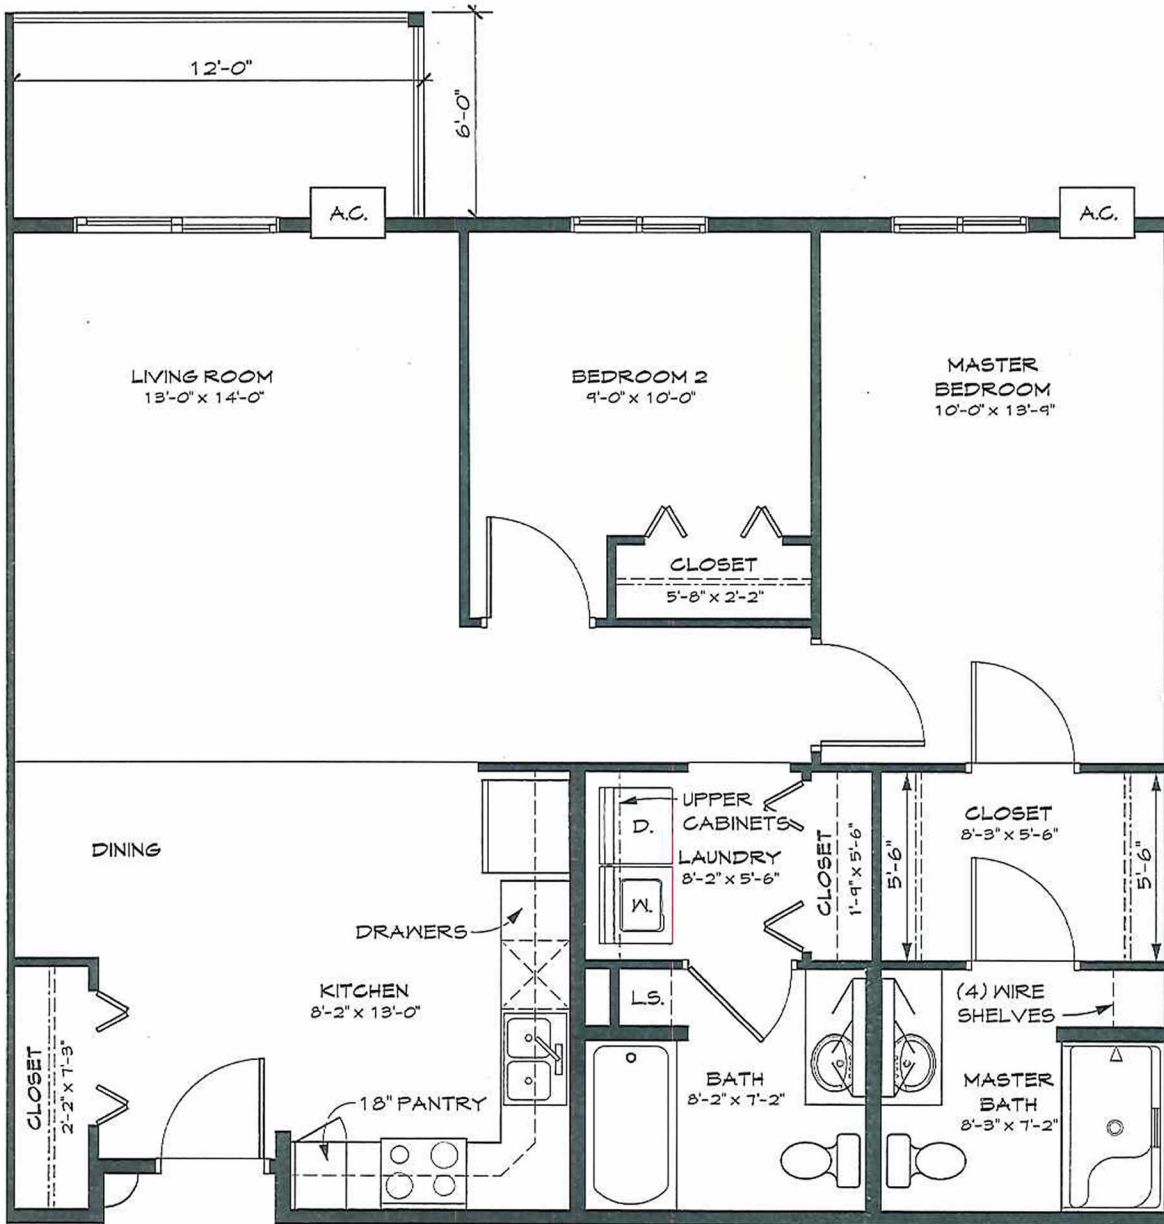

Poplar - D2, Phase III

2 Bedrooms

Approximately 1010 Square Feet

Starting at \$1600

One Oak Place

1709 25th Ave. S.

Fargo, ND 58103

Phone: 701-234-10AK (1625)