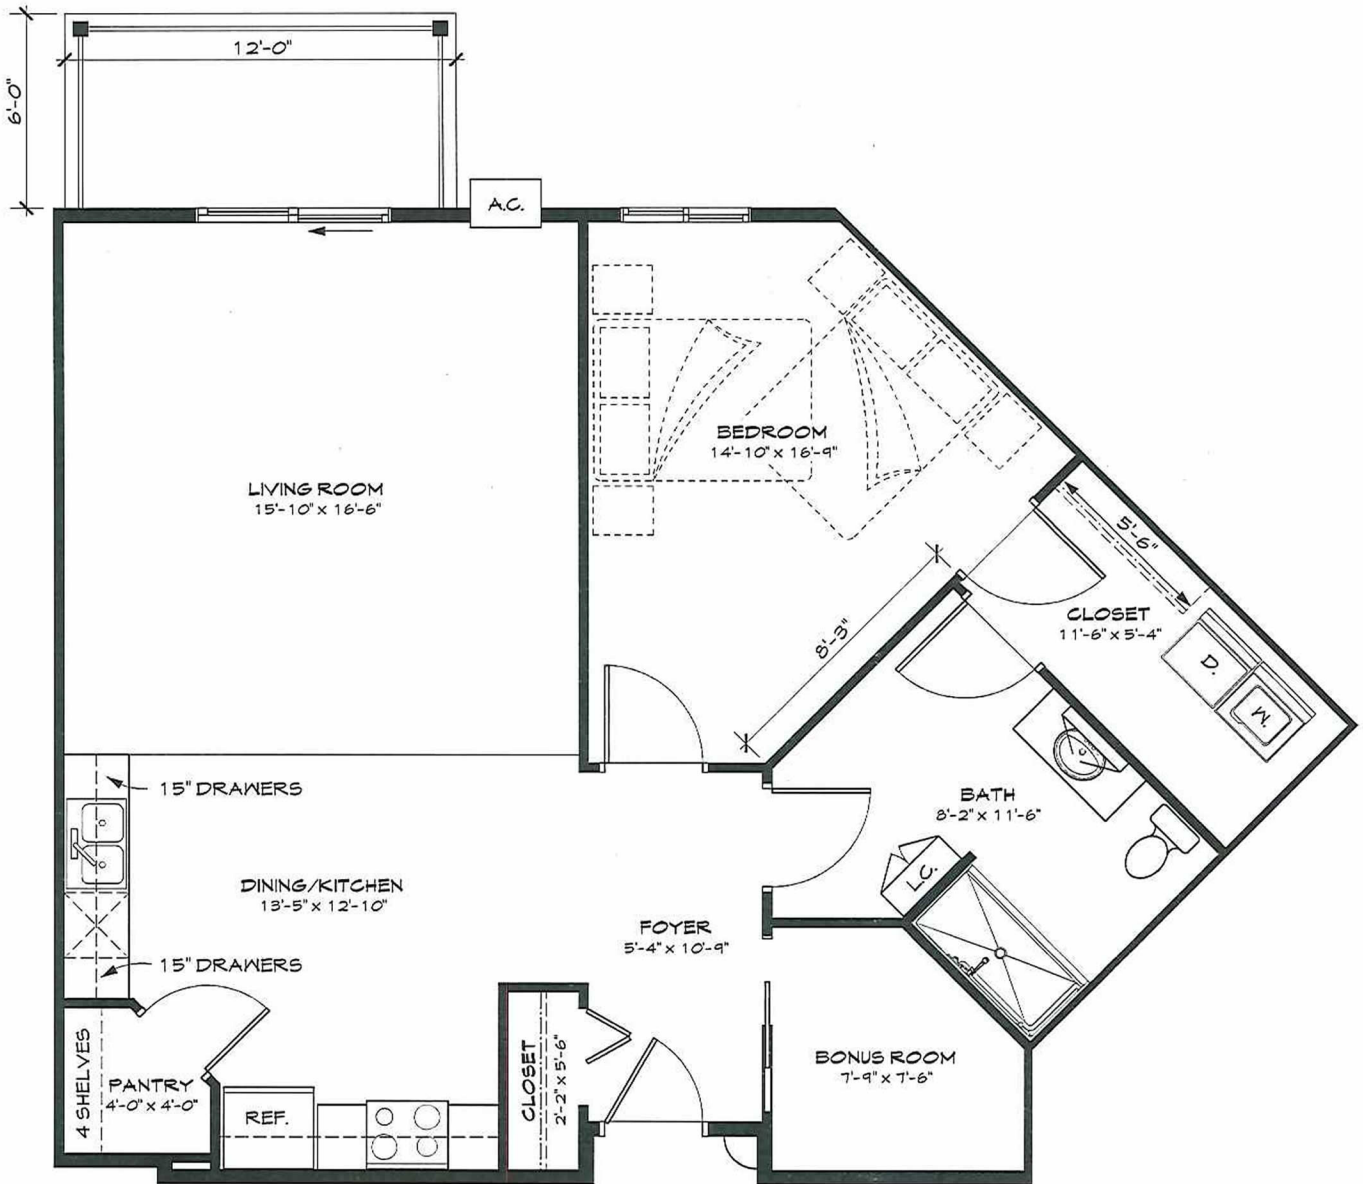

# Birch, Style C, Phase II

1 Bedroom

Approximately 981 Square Feet

Starting at \$1475

One Oak Place

1709 25th Ave. S.

Fargo, ND 58103

Phone: 701-234-1OAK (1625)