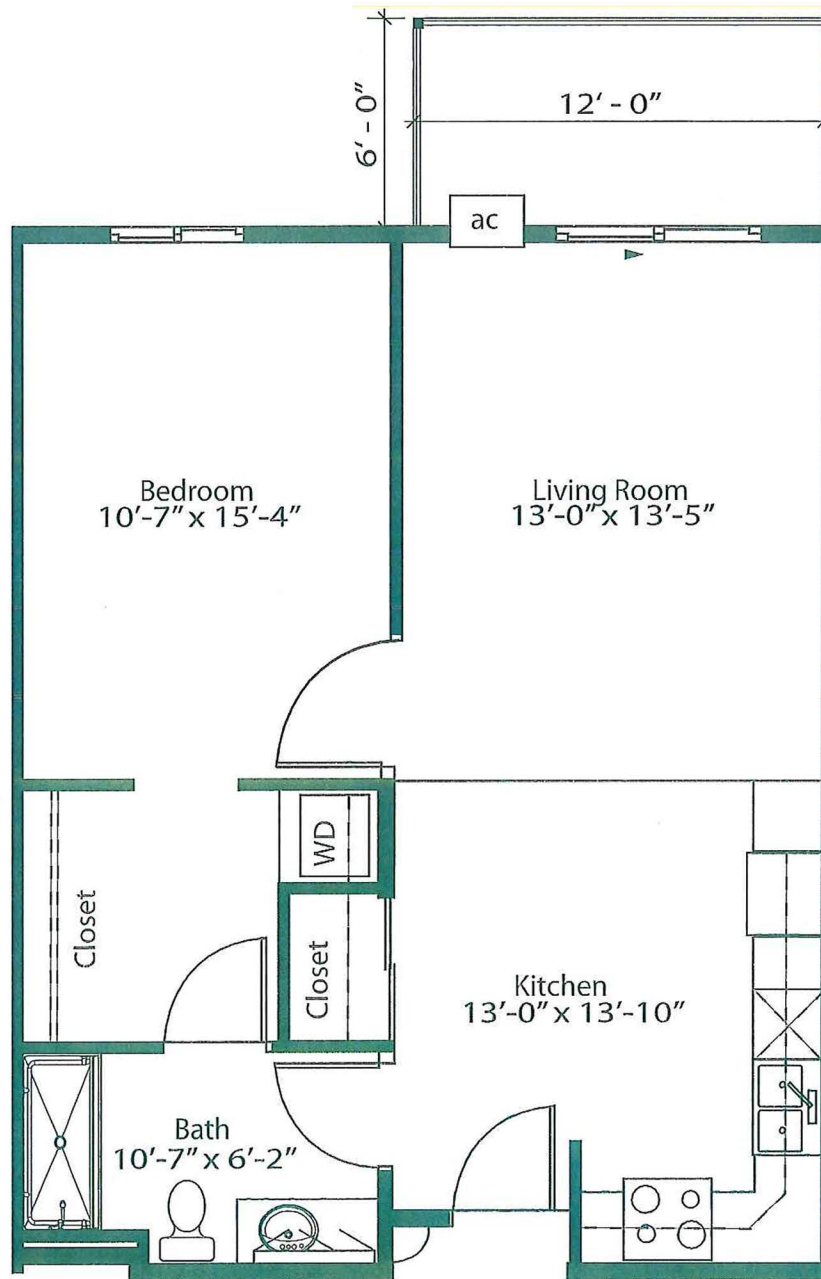

Aspen I

1 Bedroom

Approximately 727 Square Feet

REV021725

One Oak Place

1709 25th Ave. S.

Fargo, ND 58103

Phone: 701-234-10AK (1625)