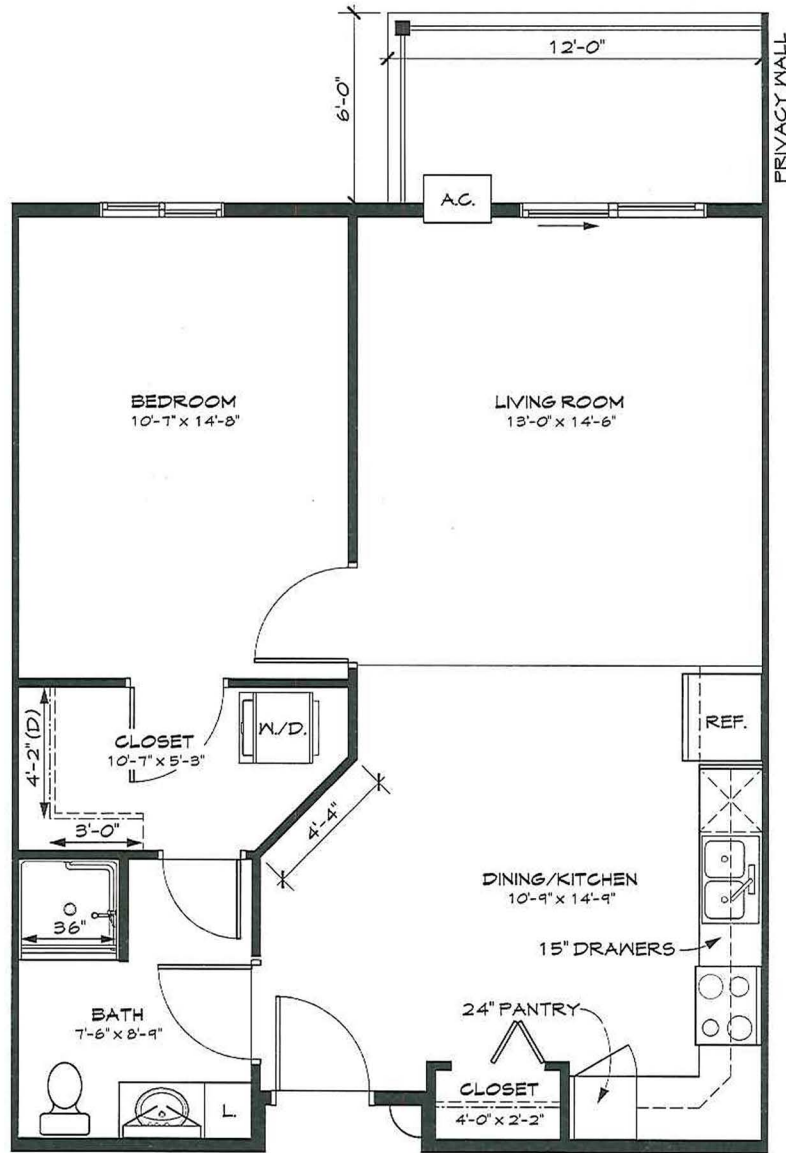

## 1 Bedroom

Approximately 727 Square Feet

Starting at \$1225

One Oak Place

1709 25th Ave. S.

Fargo, ND 58103

Phone: 701-234-10AK (1625)

Email: rentalinfo@oneoakplace.com