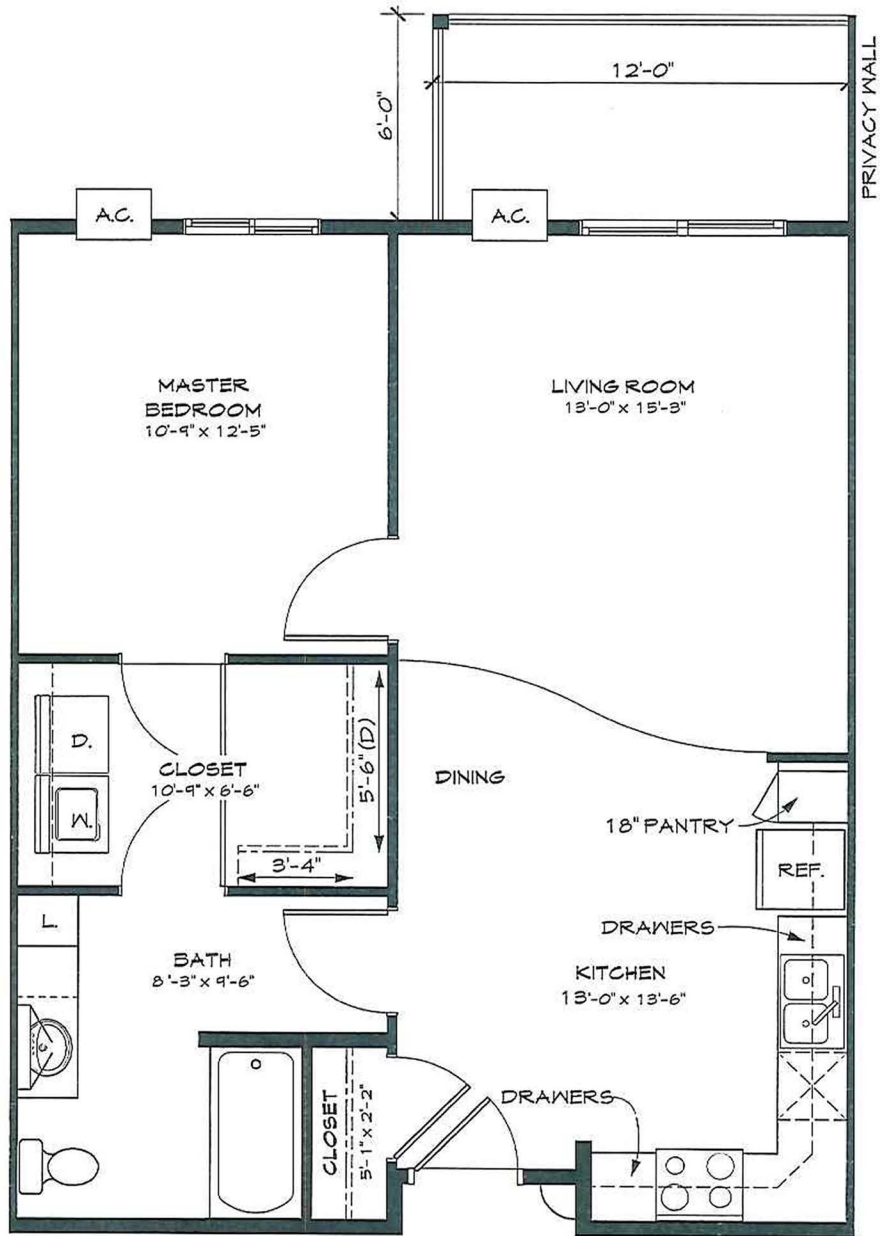

# Aspen I, Phase III

1 Bedroom

Approximately 724 Square Feet

Starting at \$1250

One Oak Place

1709 25th Ave. S.

Fargo, ND 58103

Phone: 701-234-10AK (1625)