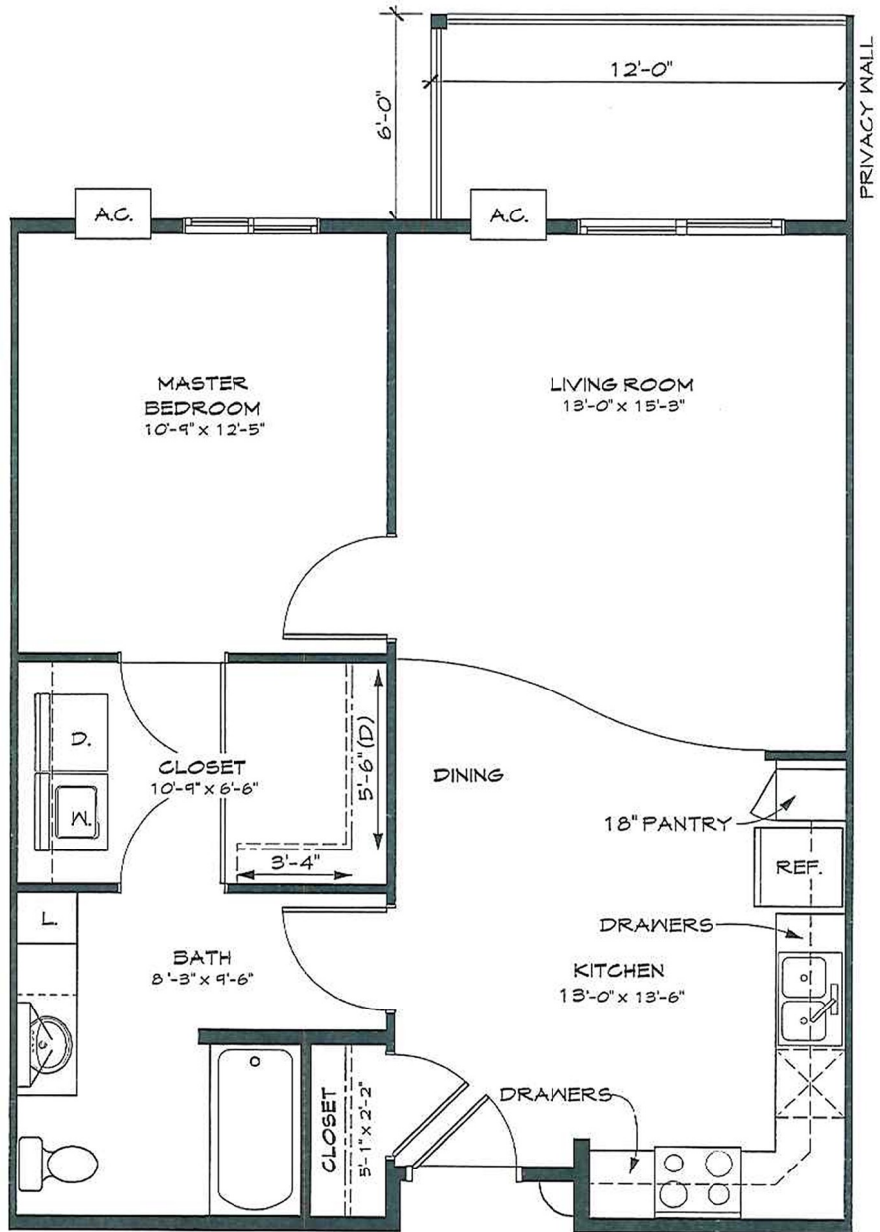

Aspen I, Phase III

1 Bedroom

Approximately 724 Square Feet

REV021725

One Oak Place

1709 25th Ave. S.

Fargo, ND 58103

Phone: 701-234-1OAK (1625)