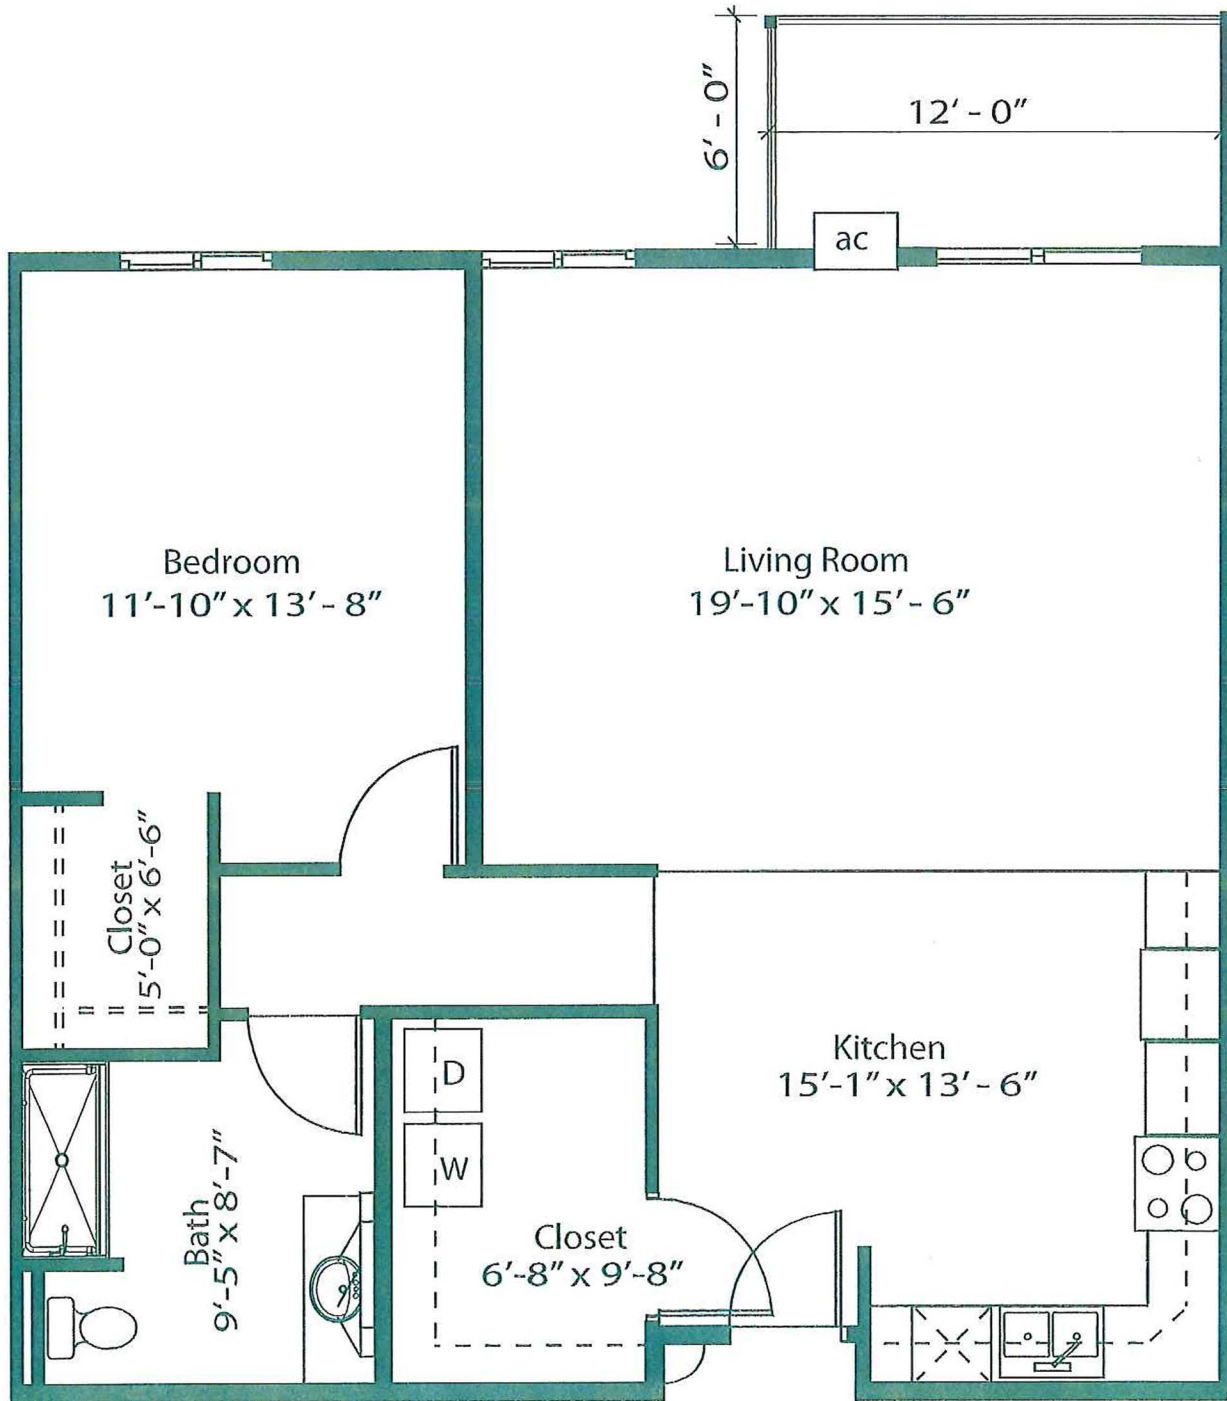

# Birch I

1 Bedroom

Approximately 967 Square Feet

One Oak Place

1709 25th Ave. S.

Fargo, ND 58103

Phone: 701-234-1OAK (1625)

Email: rentalinfo@oneoakplace.com