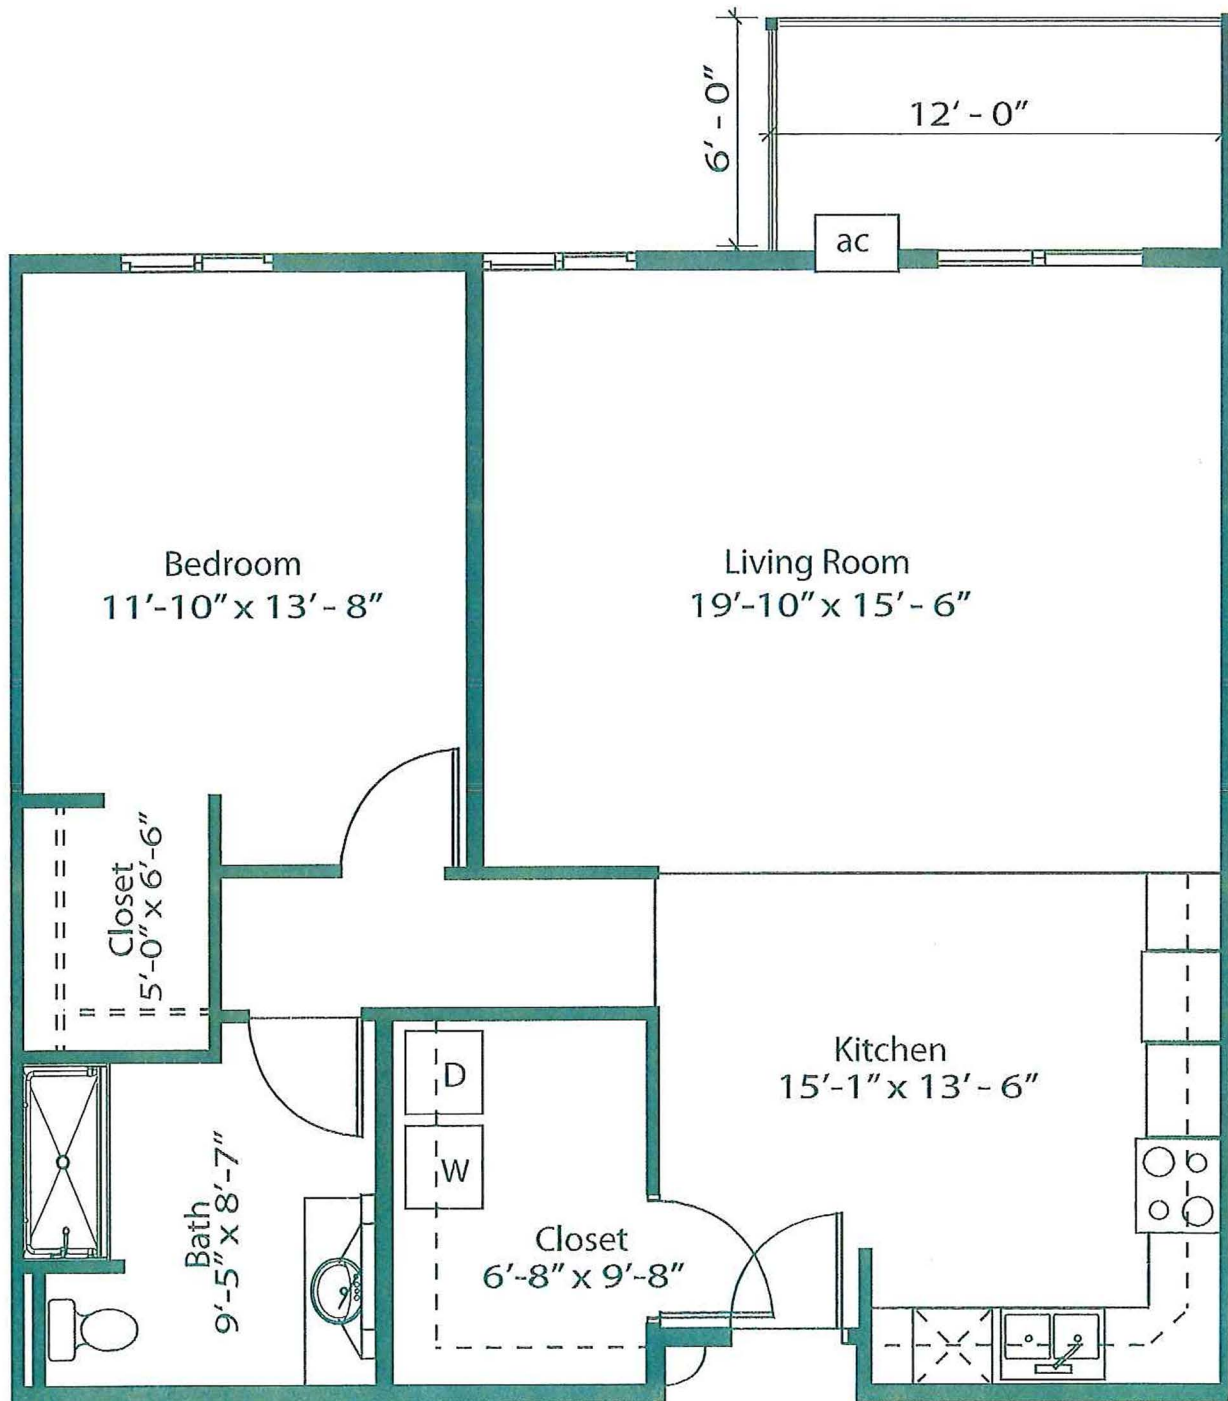

Birch I

1 Bedroom

Approximately 967 Square Feet

Starting at \$1500

One Oak Place

1709 25th Ave. S.

Fargo, ND 58103

Phone: 701-234-10AK (1625)