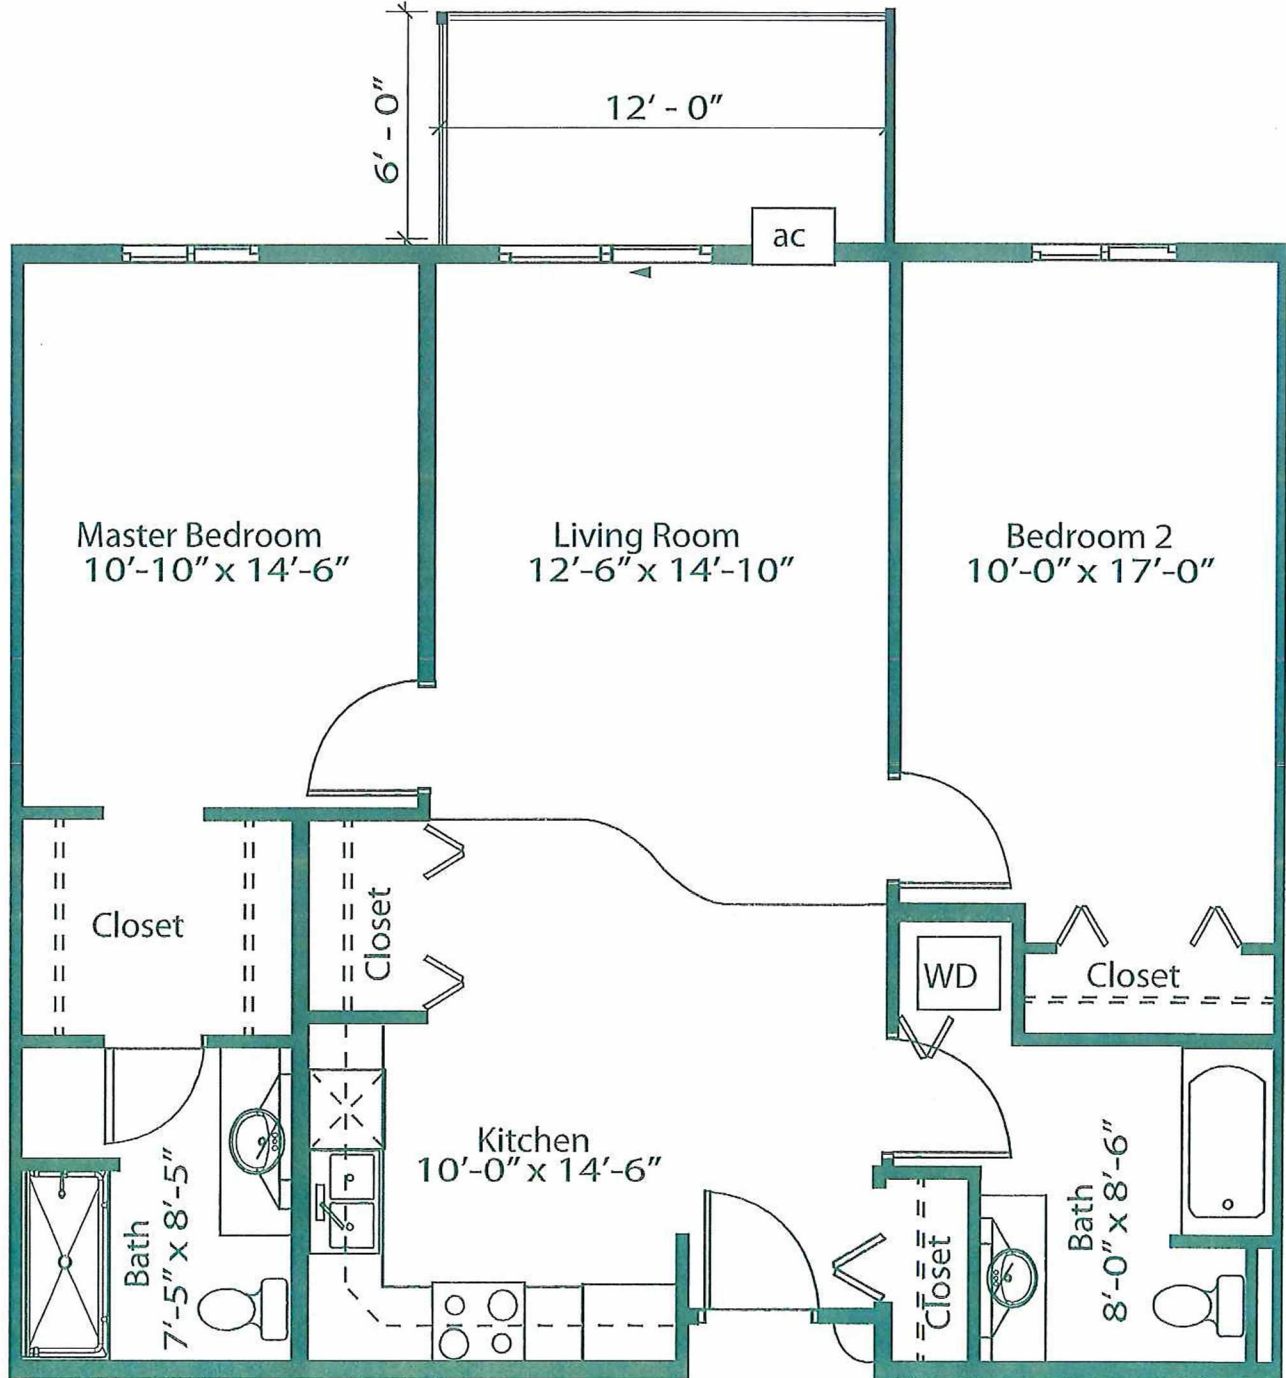

Poplar, Style C, Phase I

2 Bedrooms

Approximately 1028 Square Feet

Starting at \$1575

One Oak Place

1709 25th Ave. S.

Fargo, ND 58103

Phone: 701-234-10AK (1625)