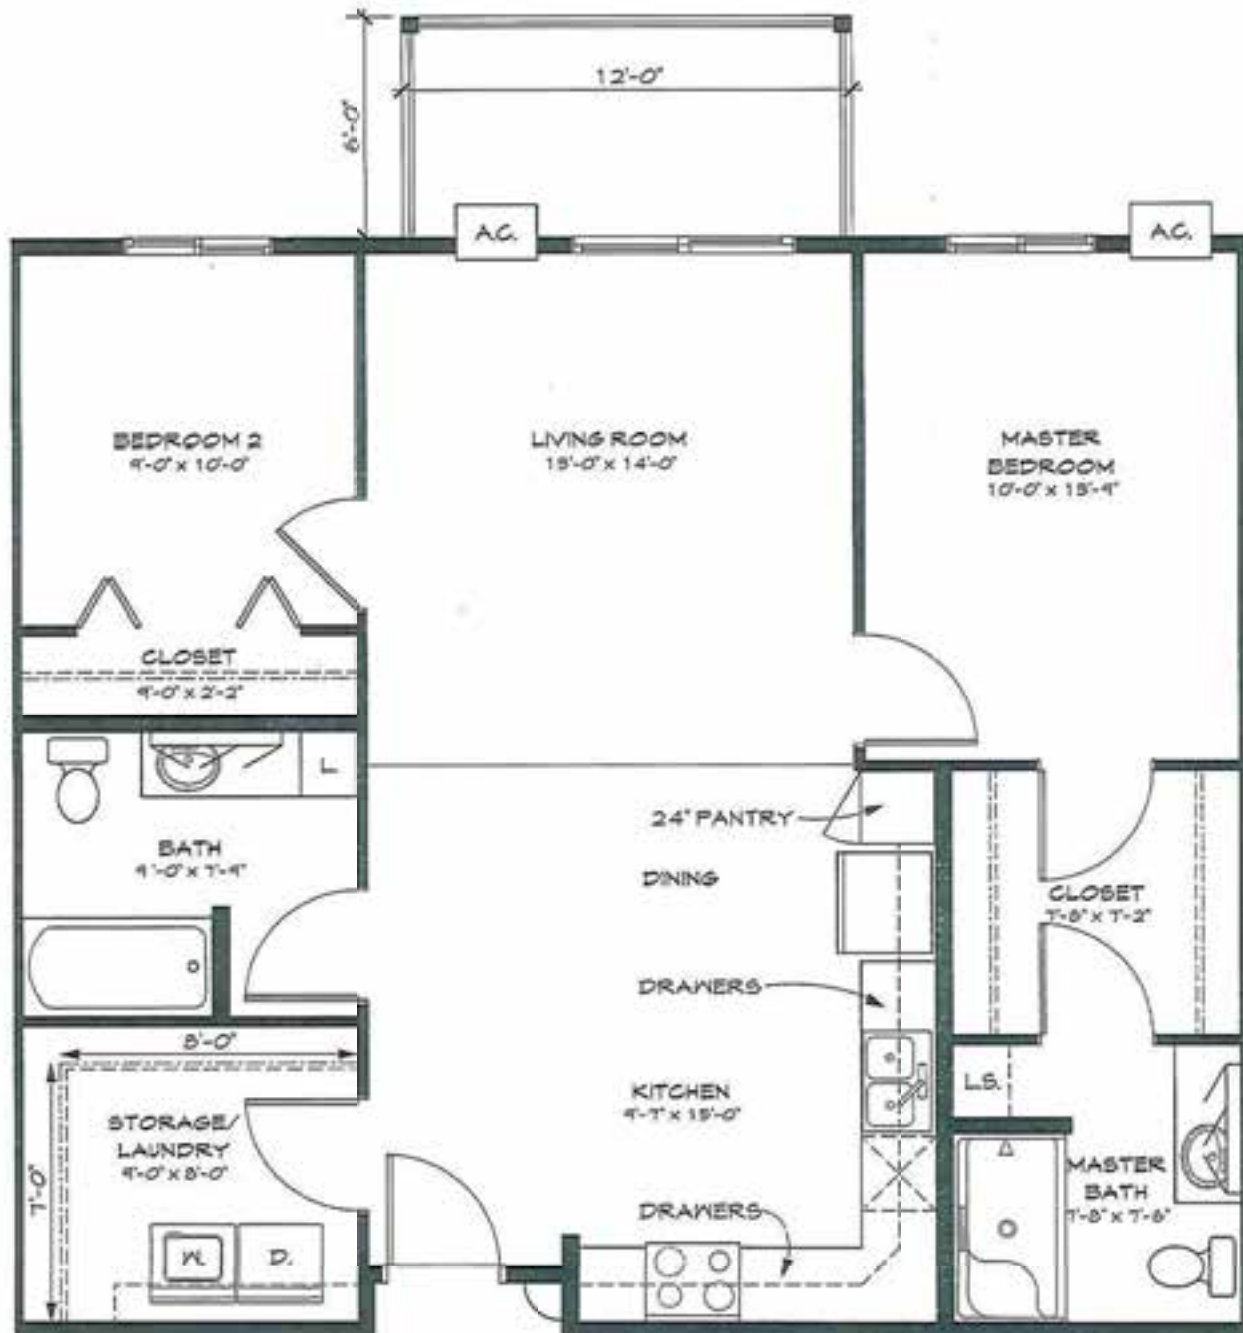

Poplar - DI, Phase III

2 Bedrooms

Approximately 980 Square Feet

Starting at \$1675

One Oak Place

1709 25th Ave. S.

Fargo, ND 58103

Phone: 701-234-1OAK (1625)