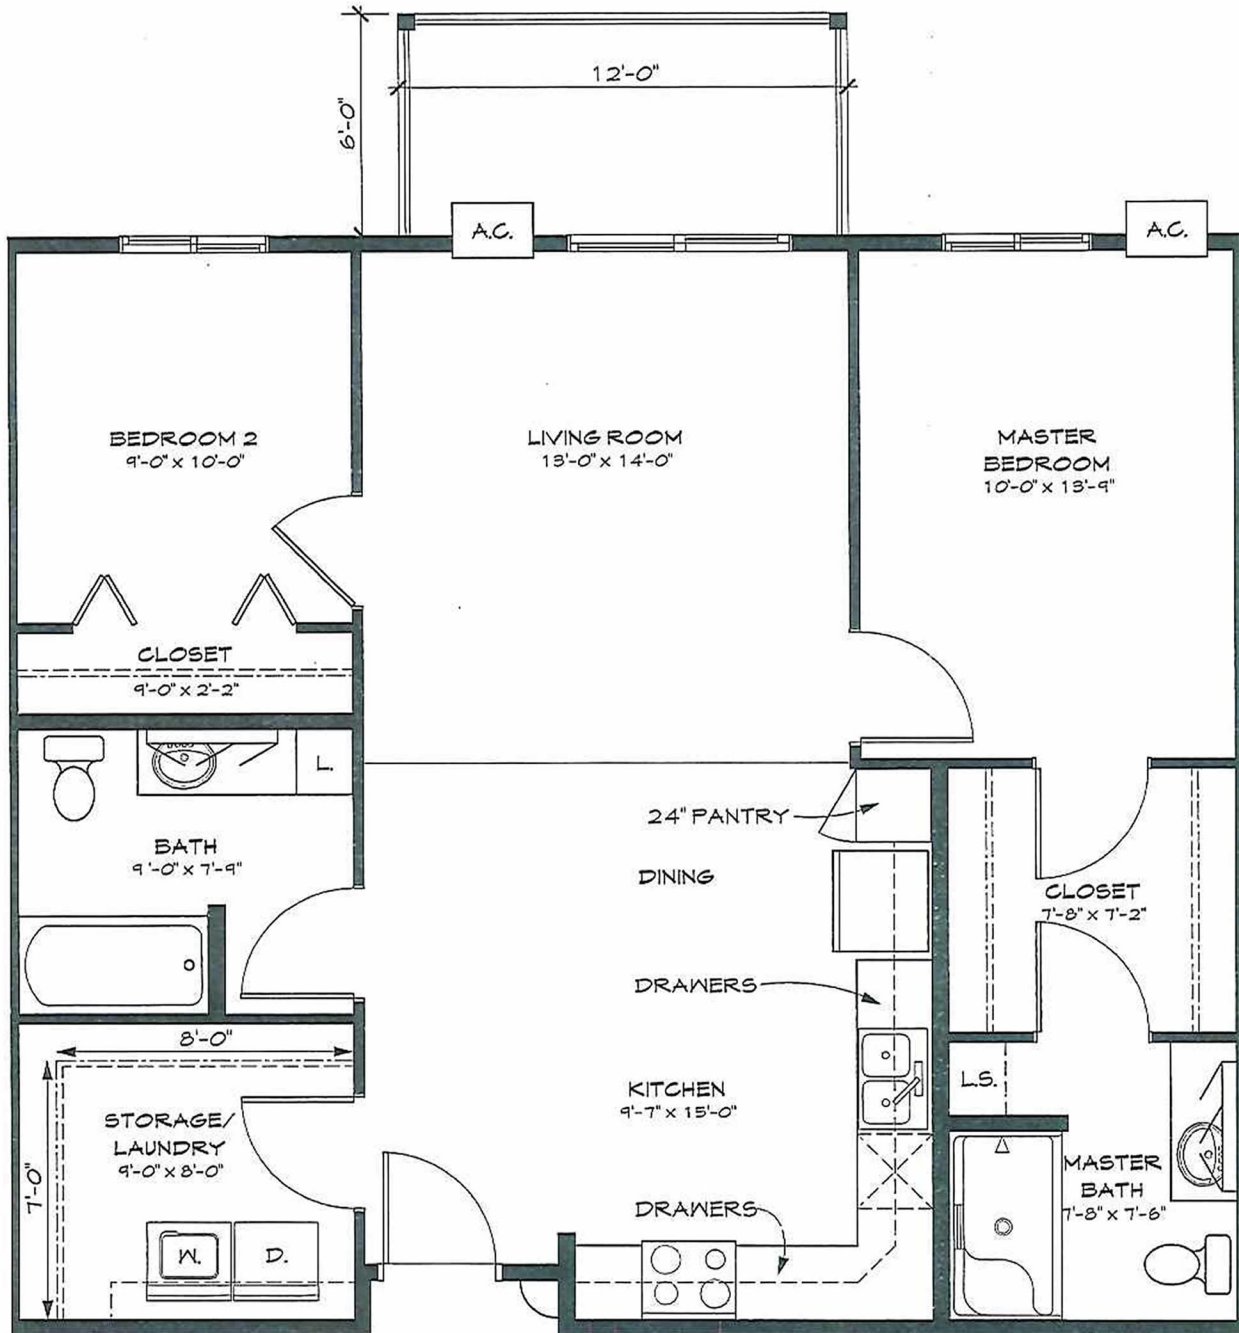

Poplar - DI, Phase III

2 Bedrooms

Approximately 980 Square Feet

Starting at \$1550

One Oak Place

1709 25th Ave. S.

Fargo, ND 58103

Phone: 701-234-10AK (1625)