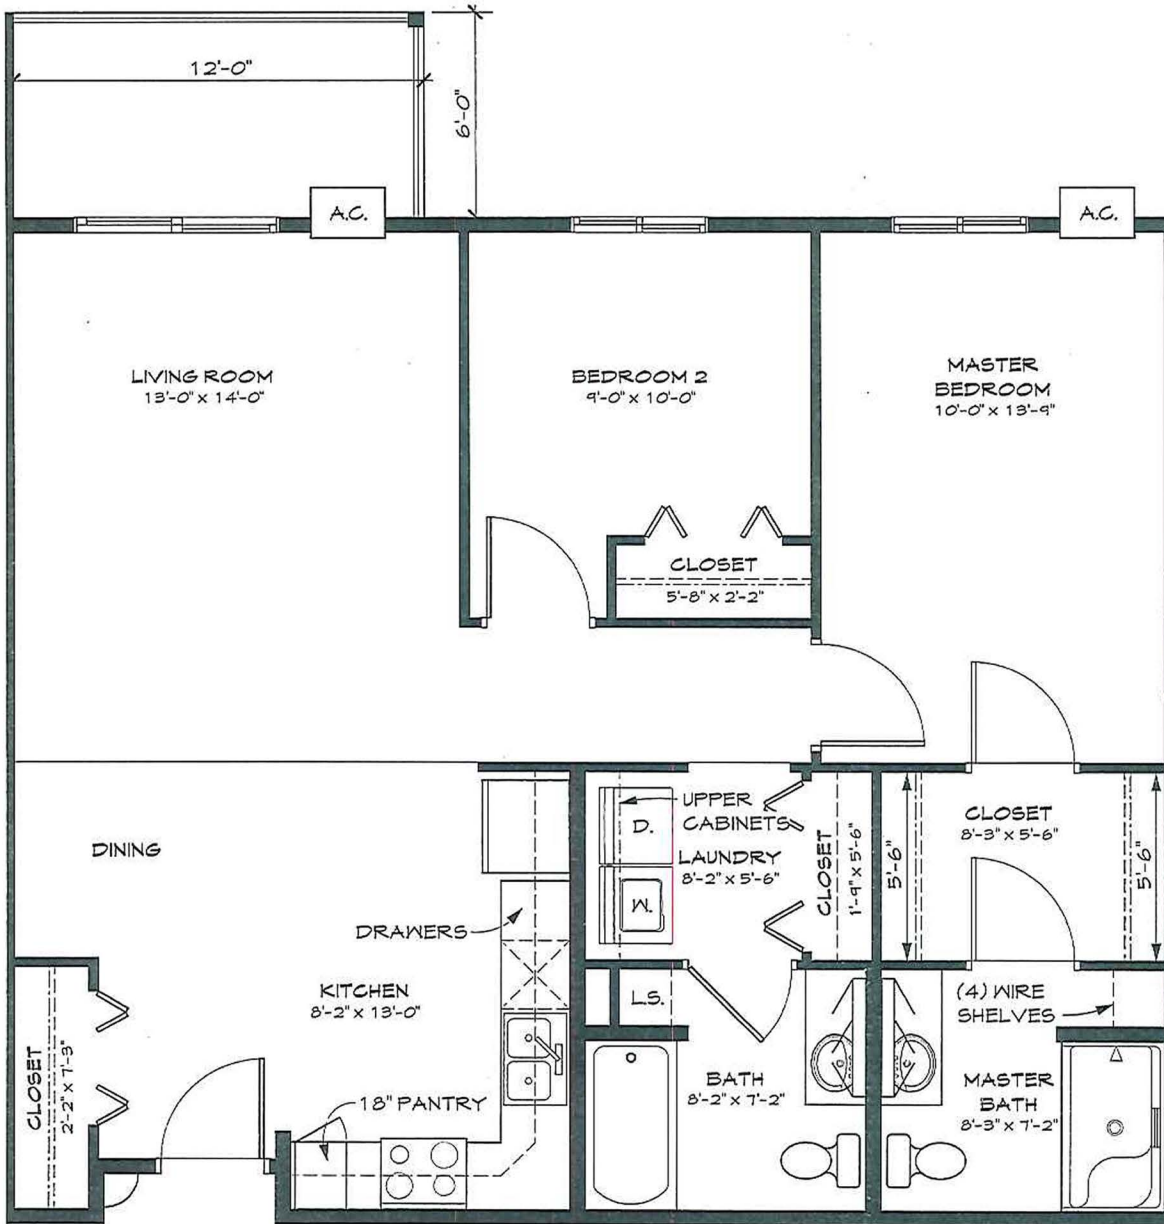

# Poplar - D2, Phase III

2 Bedrooms

Approximately 1010 Square Feet

Starting at \$1725

One Oak Place

1709 25th Ave. S.

Fargo, ND 58103

Phone: 701-234-10AK (1625)