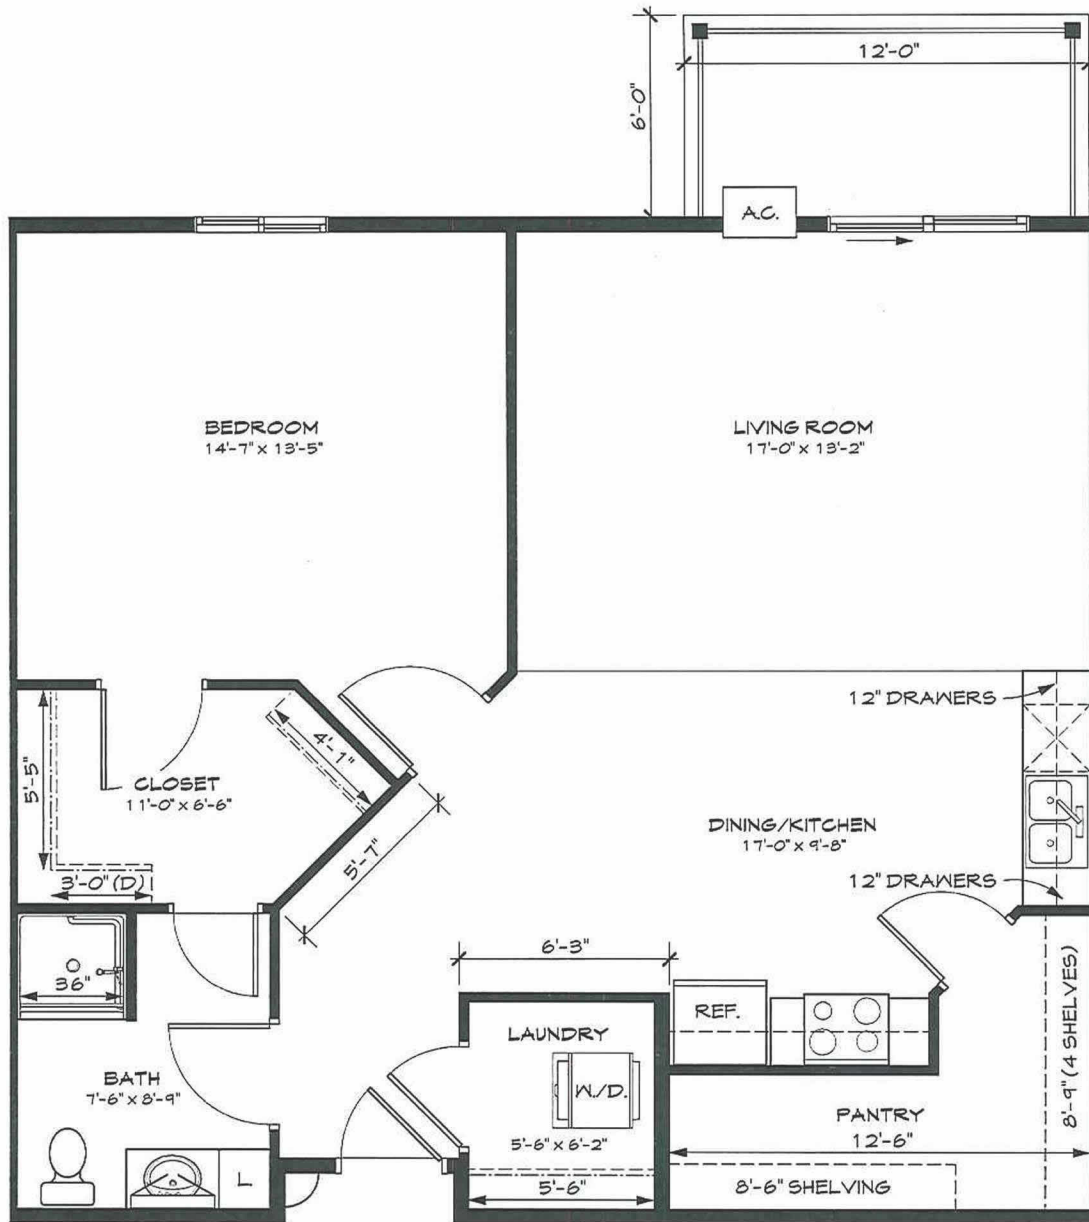

Birch

1 Bedroom

Approximately 967 Square Feet

REV021725

One Oak Place

1709 25th Ave. S.

Fargo, ND 58103

Phone: 701-234-10AK (1625)