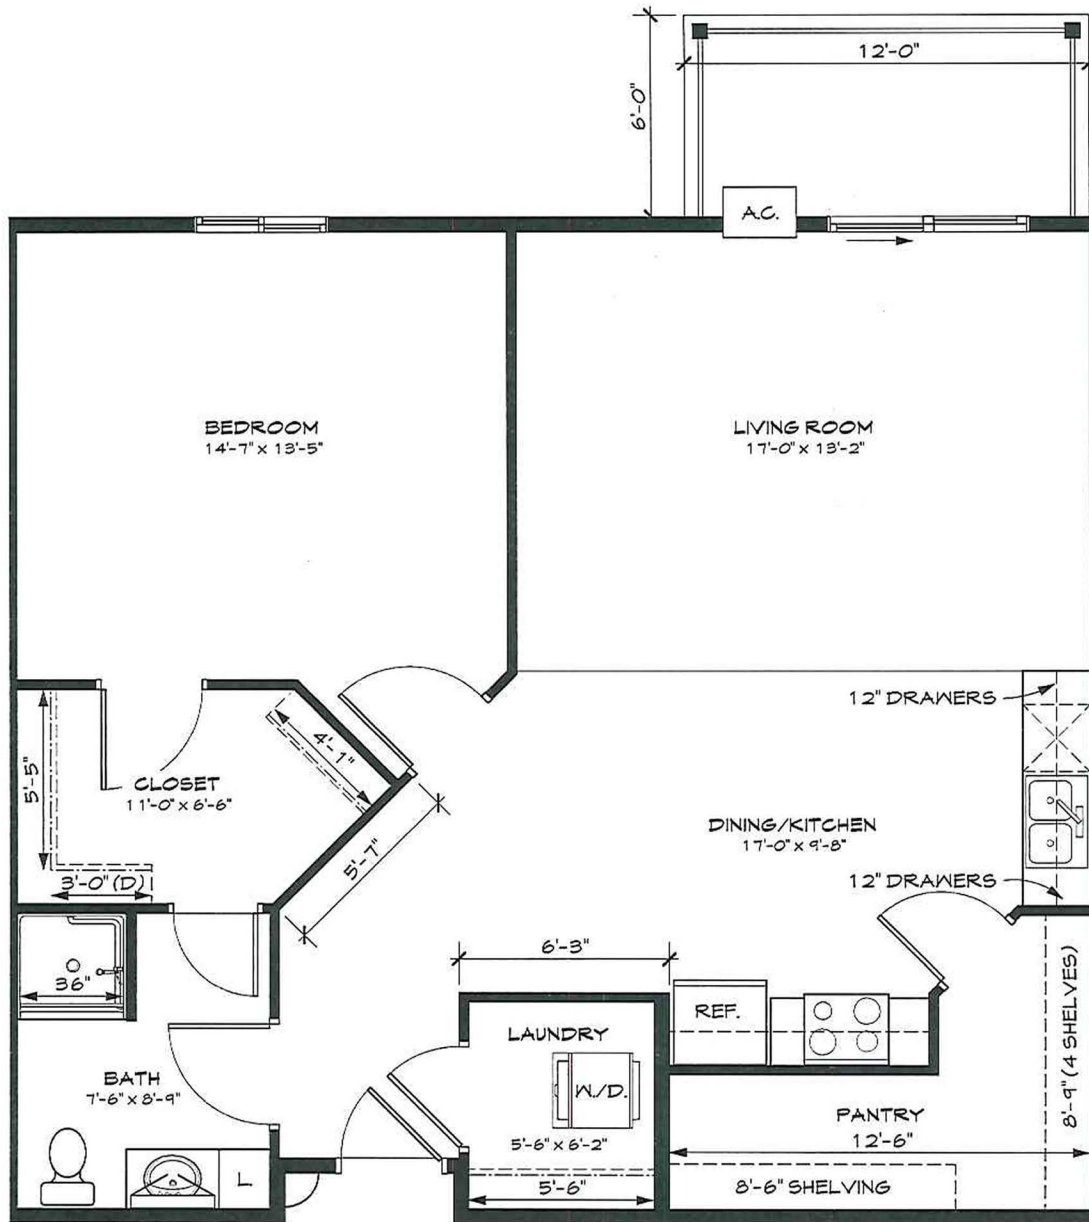

Birch

1 Bedroom

Approximately 967 Square Feet

Starting at \$1525

One Oak Place

1709 25th Ave. S.

Fargo, ND 58103

Phone: 701-234-1OAK (1625)