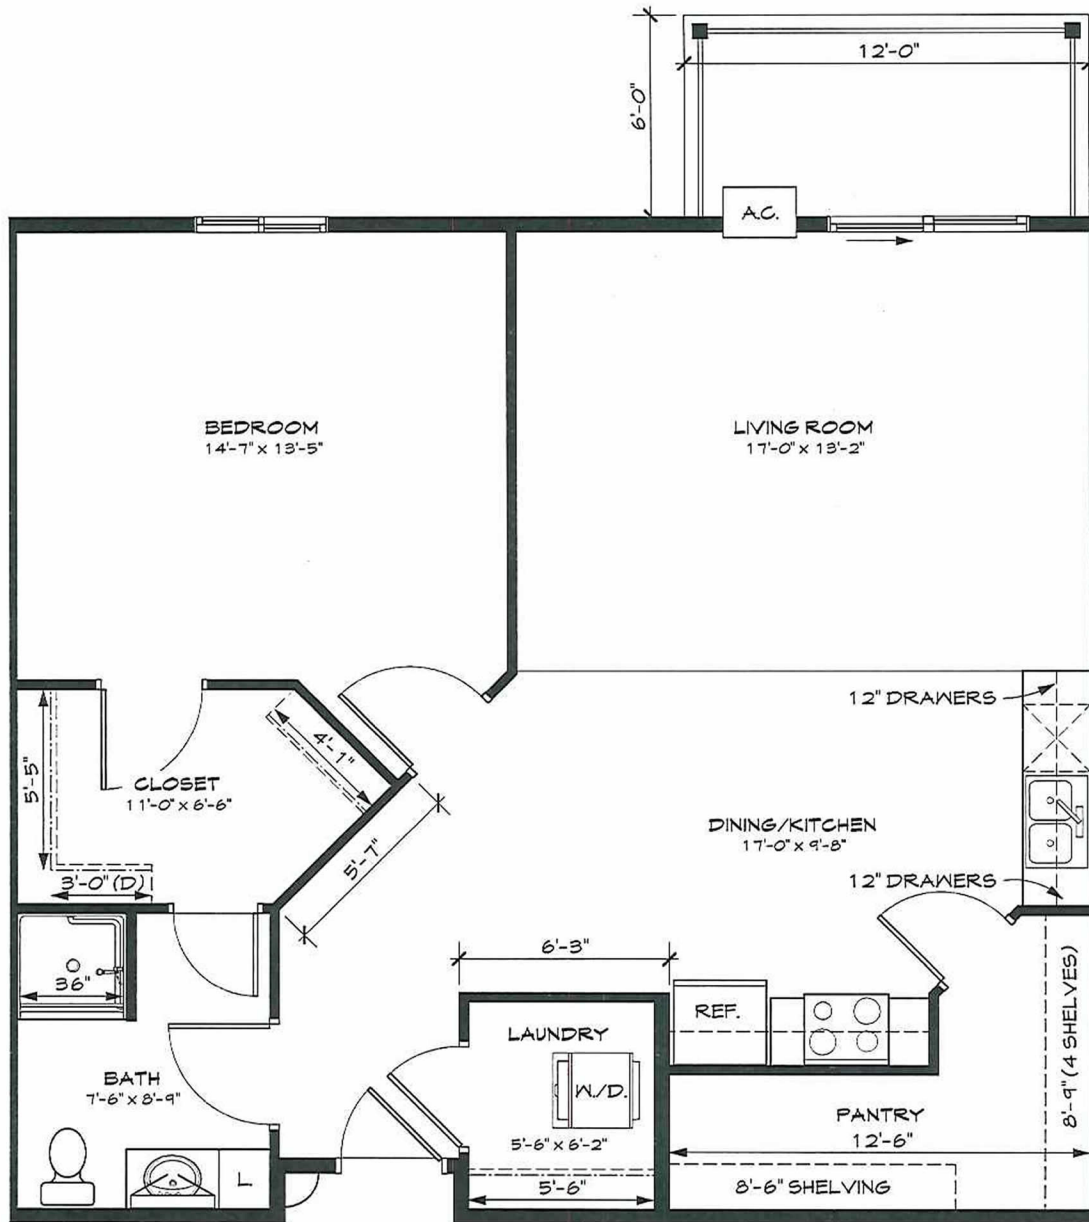

Birch I, Phase II

1 Bedroom

Approximately 967 Square Feet

Starting at \$1425

One Oak Place

1709 25th Ave. S.

Fargo, ND 58103

Phone: 701-234-1OAK (1625)