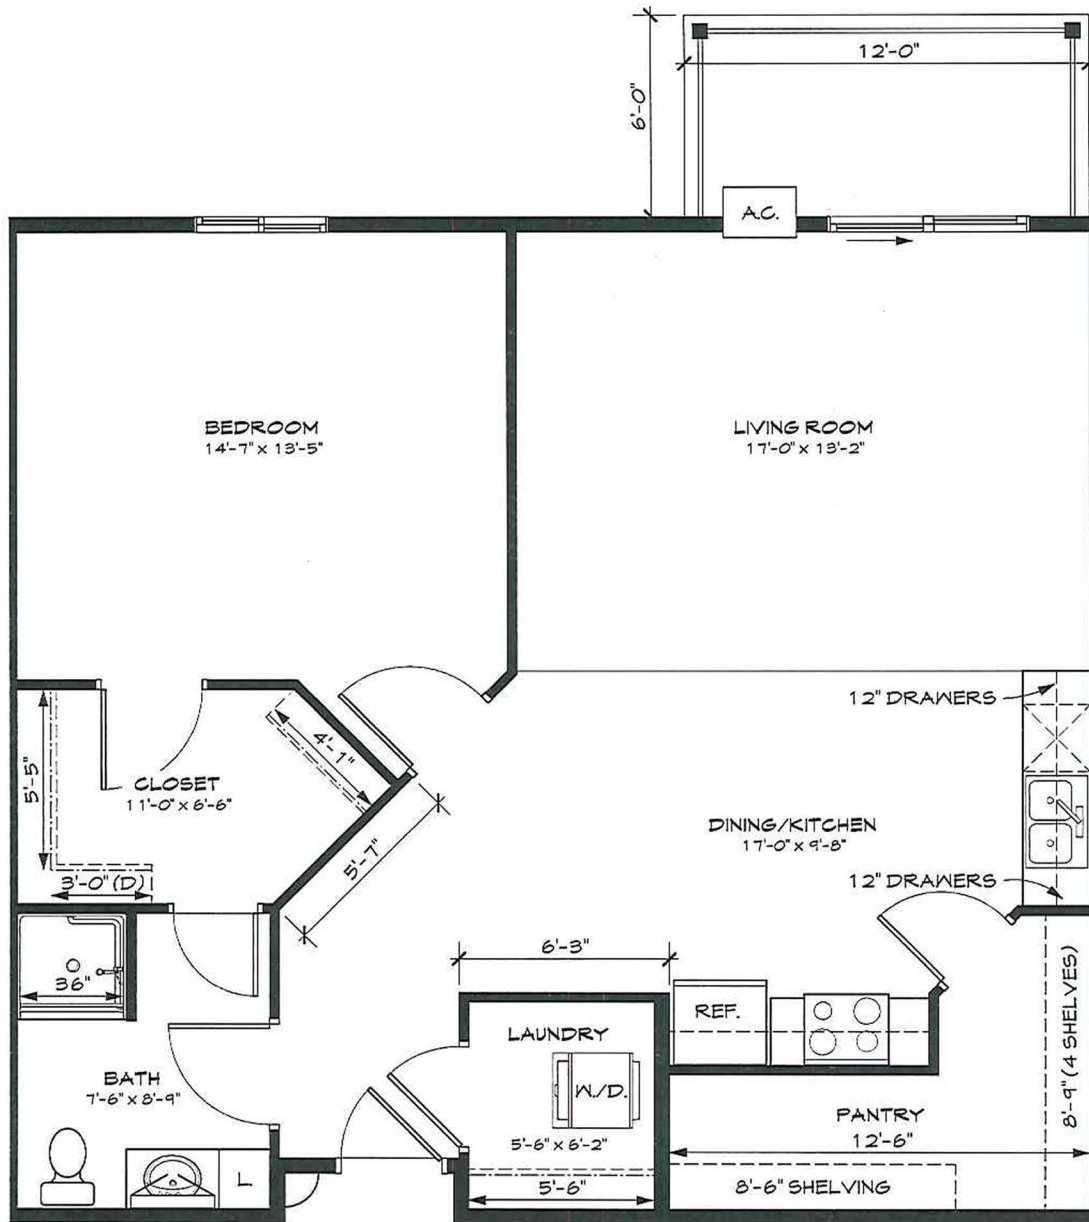

Birch I, Phase II

1 Bedroom

Approximately 967 Square Feet

One Oak Place

1709 25th Ave. S.

Fargo, ND 58103

Phone: 701-234-10AK (1625)

Email: rentalinfo@oneoakplace.com