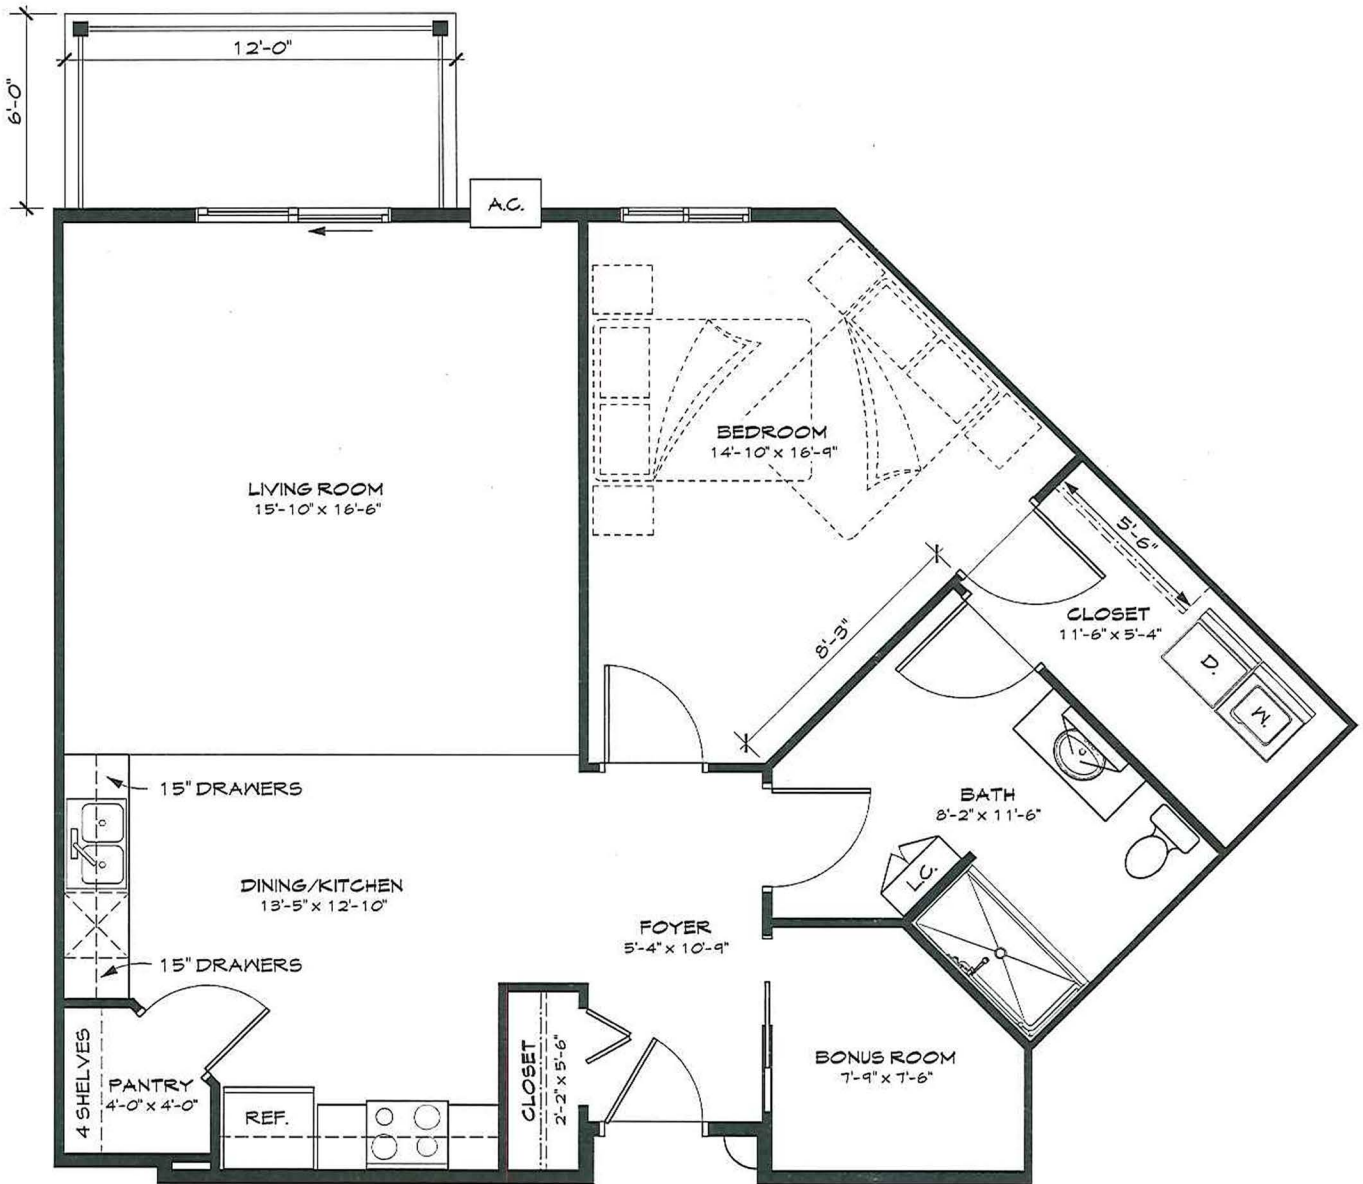

# Birch, Style C, Phase II

## 1 Bedroom

Approximately 981 Square Feet

Starting at \$1575

**One Oak Place**

1709 25th Ave. S.

Fargo, ND 58103

Phone: 701-234-10AK (1625)

Email: rentalinfo@oneoakplace.com