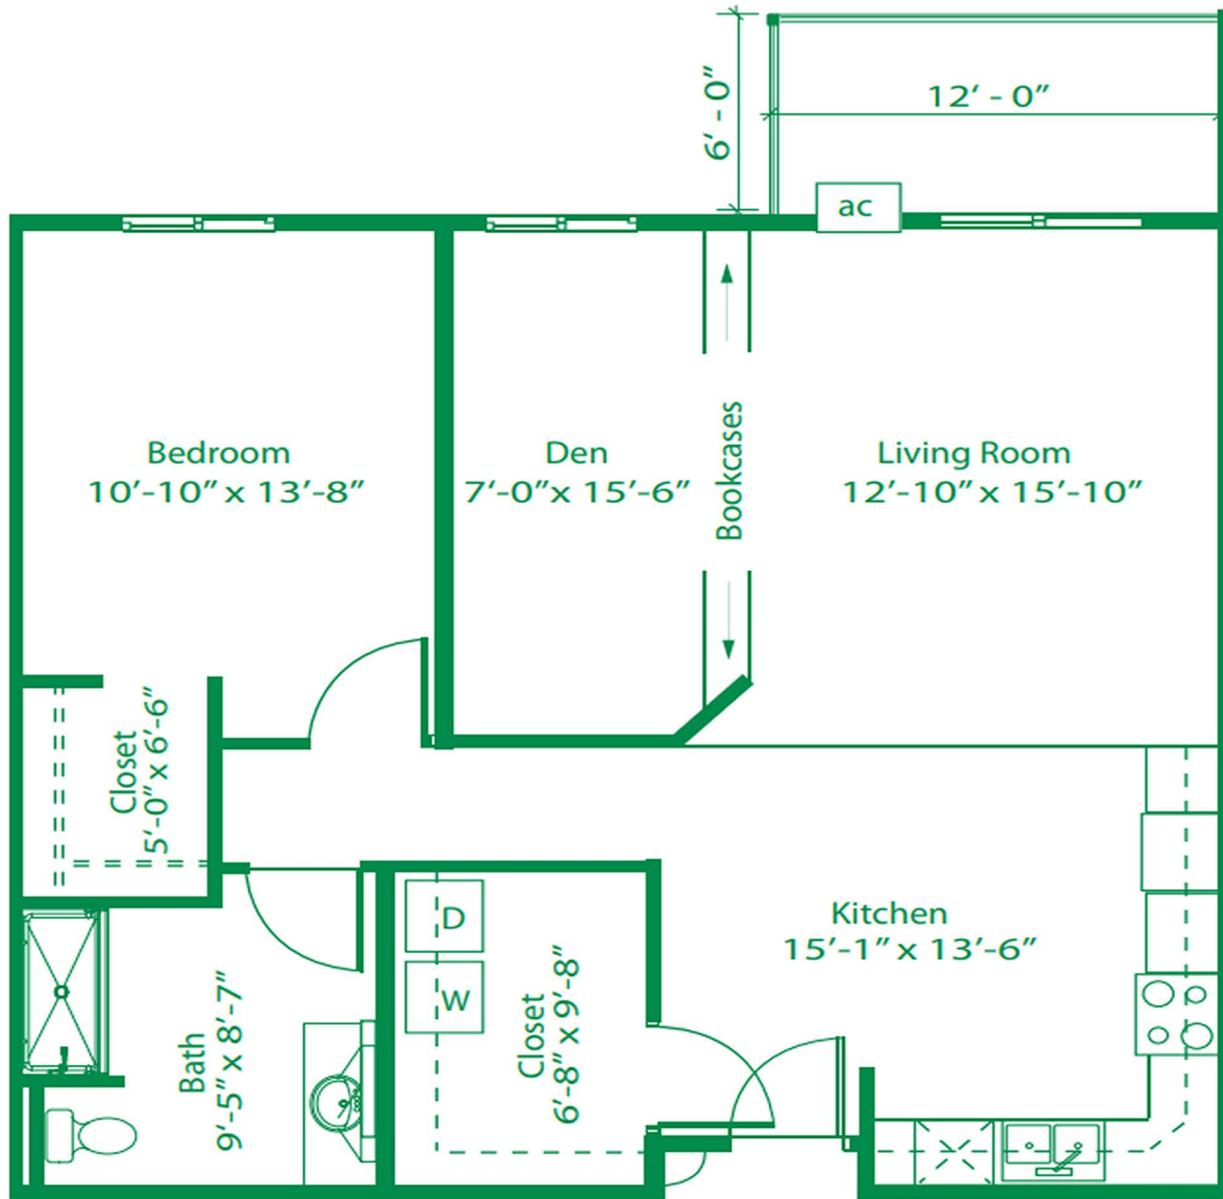

# Birch I w/Den

1 Bedroom

Approximately 967 Square Feet

Starting at \$1525

One Oak Place

1709 25th Ave. S.

Fargo, ND 58103

Phone: 701-234-10AK (1625)