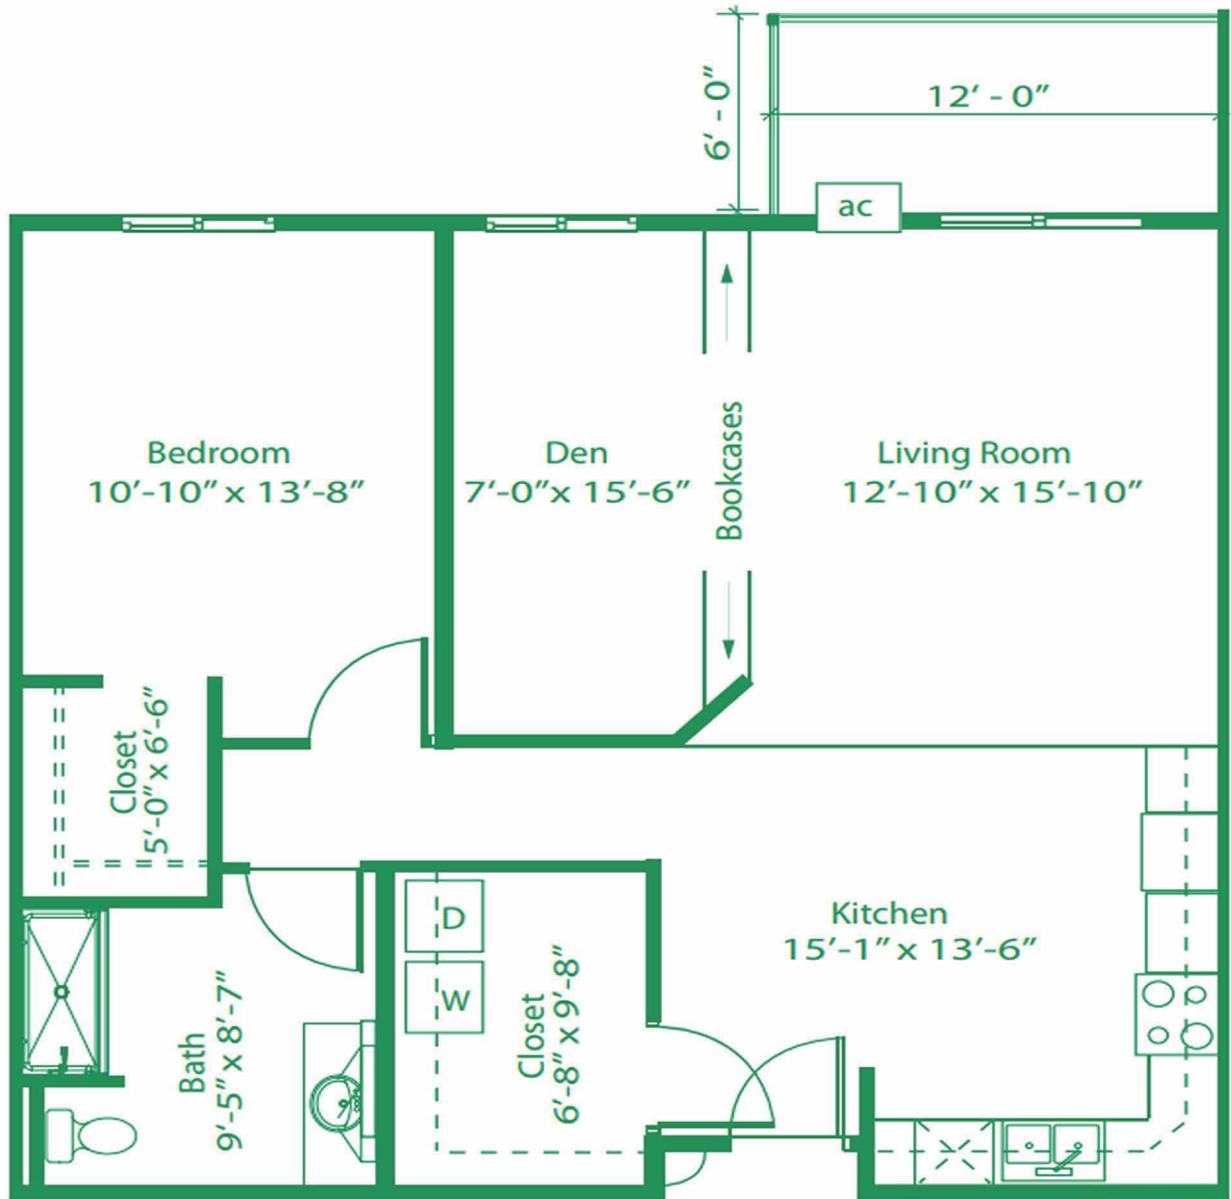

# Birch I w/Den

1 Bedroom

Approximately 967 Square Feet

REV021725

One Oak Place

1709 25th Ave. S.

Fargo, ND 58103

Phone: 701-234-1OAK (1625)